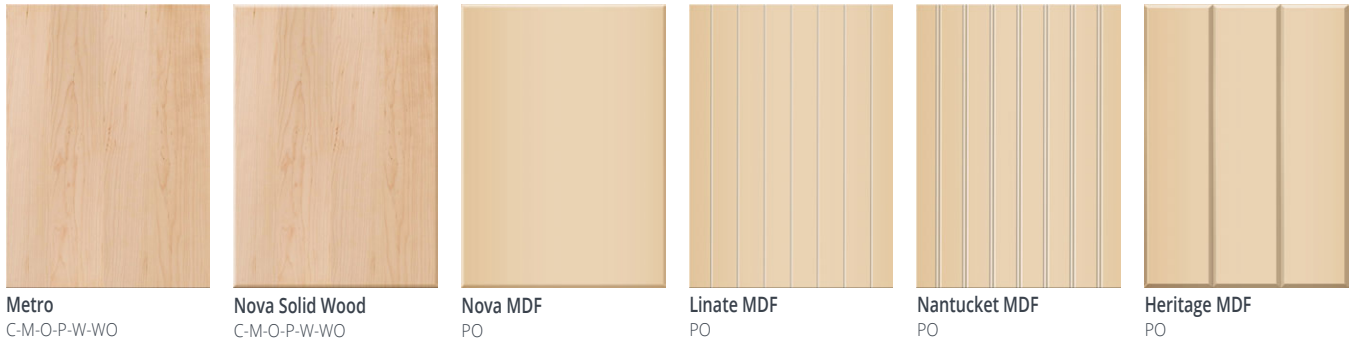

Simply Shaker MDF
PO

Simply Slim Shaker MDF
PO

Simply Step MDF
PO

Plymouth MDF
PO

Bellmont MDF
PO

Pleasant Hill MDF
PO

Portage MDF
PO

Torino MDF
PO

Fancy Beveled MDF
PO

Queen Anne Amherst MDF
PO

Queen Anne Round MDF
PO

Roman Amherst MDF
PO

Roman Round MDF
PO

Royal Amherst MDF
PO

Royal Round MDF
PO

Available In:
PO Paint Only

DOOR STYLES

SLAB DOOR STYLES

TFL DOOR STYLES

Solid Colors

Supermatt Colors

Wood & Fabric

High Gloss Colors

Many other door styles and finishes available, ask your local dealer for more details.