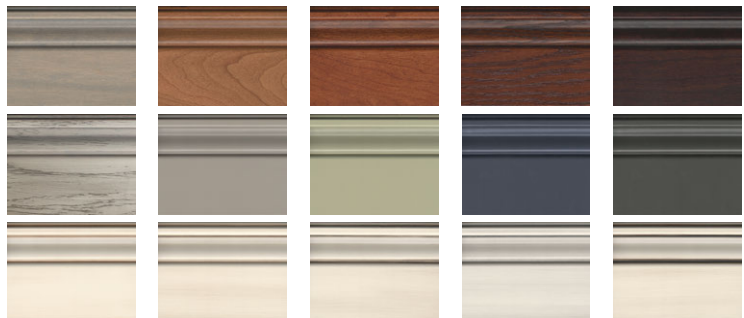

Roman
C-M-O-P

Concord
C-M-O-P

Queen Anne
C-M-O-P

Princess
C-M-O-P

80+ FINISHES TO CHOOSE FROM

At Triangle Kitchen we are known for our superior quality of finish. We offer a designer palette of paints for a smooth consistent look or stains that enhance the natural character and grain of wood. Our superior paints, stains and other finishes are applied to Maple, Oak, Cherry, Pine, Walnut and White Oak Rift Cut. From light to dark or subtle to dramatic, the options are endless.