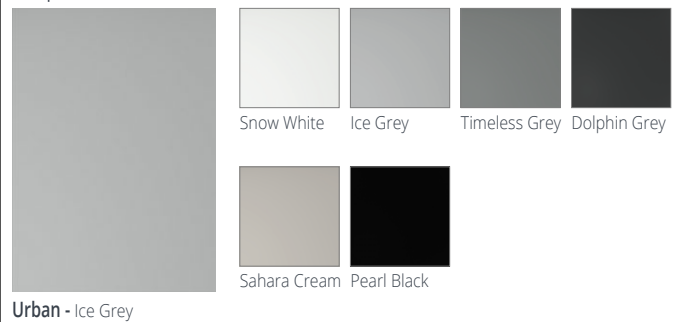

Fancy Beveled MDF
PO

Queen Anne Amherst MDF
PO

Queen Anne Round MDF
PO

Roman Amherst MDF
PO

Roman Round MDF
PO

Royal Amherst MDF
PO

Royal Round MDF
PO

Available In:
PO Paint Only

DOOR STYLES

SLAB DOOR STYLES

TFL DOOR STYLES

Solid Colors

Supermatt Colors

Wood & Fabric

High Gloss Colors

Many other door styles and finishes available, ask your local dealer for more details.