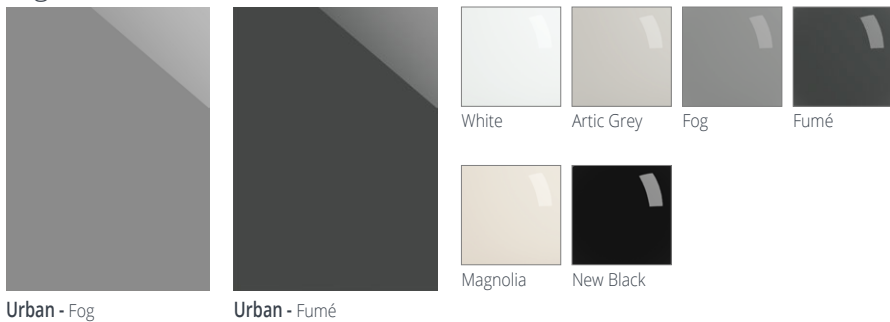

Fancy Beveled MDF
PO

Queen Anne Amherst MDF
PO

Queen Anne Round MDF
PO

Roman Amherst MDF
PO

Roman Round MDF
PO

Royal Amherst MDF
PO

Royal Round MDF
PO

Available In:
PO Paint Only

DOOR STYLES

SLAB DOOR STYLES

TFL DOOR STYLES

Solid Colors

Supermatt Colors

Wood & Fabric

High Gloss Colors

Many other door styles and finishes available, ask your local dealer for more details.